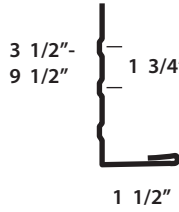

6 Fascia Trim