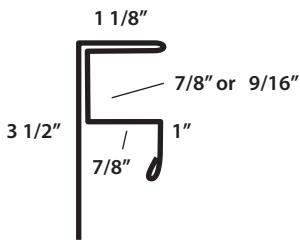

10 F+J Channel