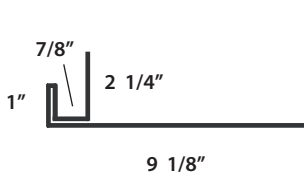

14 Overhead Door Trim

18 Transition Flashing