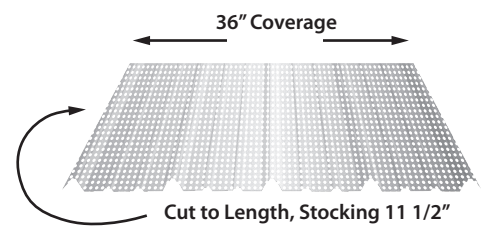

13 Perforated Soffit