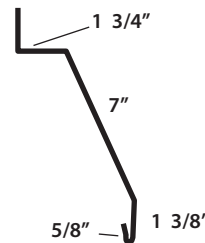

12 Track Cover