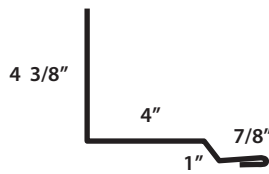

7 Sidewall Flashing