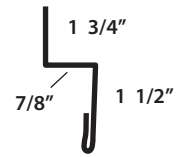

9 Double Angle