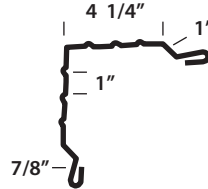

**WAGLER
STEEL**

717-288-2138

Below are our stock trim profiles. We can make many types of custom special trims on our folder.

Drawings are not to scale.

1 Ridge

2 J-Channel

3 Rake & Corner

4 Valley Trim