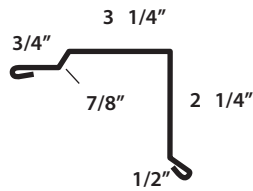

11 Residential Rake