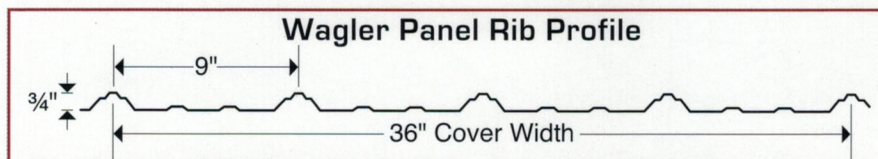

*GALVALUME® is a zinc/aluminum coating and is an internationally registered trademark of BIEC International Inc.

Weather XL™ Crinkle Finish

Colors shown on this card match actual finish colors as accurately as possible, but may vary slightly from finished product.