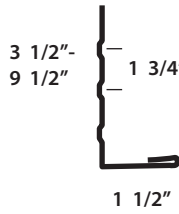

6 Fascia Trim