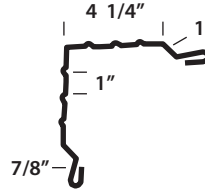

**WAGLER  
STEEL**

717-288-2138

Below are our stock trim profiles. We can make many types of custom special trims on our folder.

Drawings are not to scale.

1 Ridge

2 J-Channel

3 Rake & Corner

4 Valley Trim