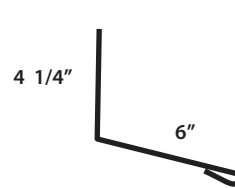

8 Universal Endwall