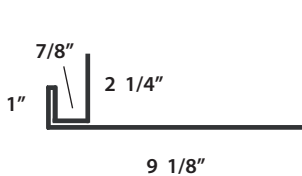

14 Overhead Door Trim

18 Transition Flashing