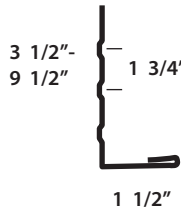

6 Fascia Trim