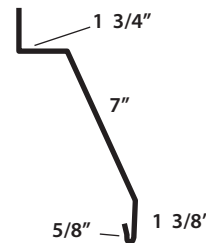

12 Track Cover