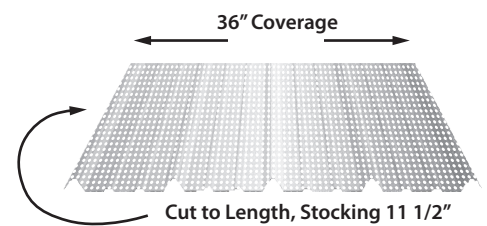

13 Perforated Soffit