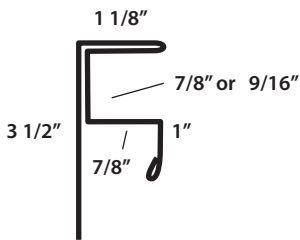

10 F+J Channel