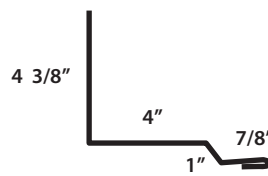

7 Sidewall Flashing