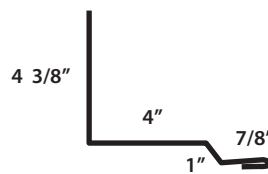

7 Sidewall Flashing