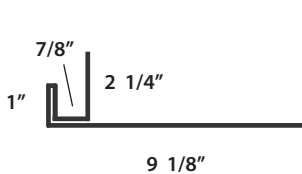

14 Overhead Door Trim

18 Transition Flashing