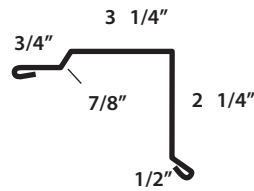

11 Residential Rake