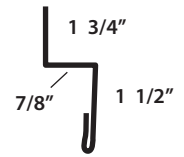

9 Double Angle