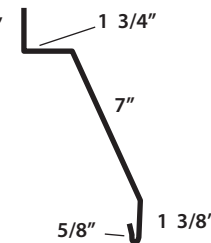

12 Track Cover