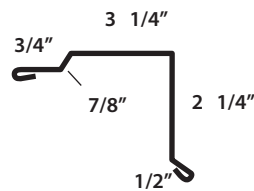

11 Residential Rake